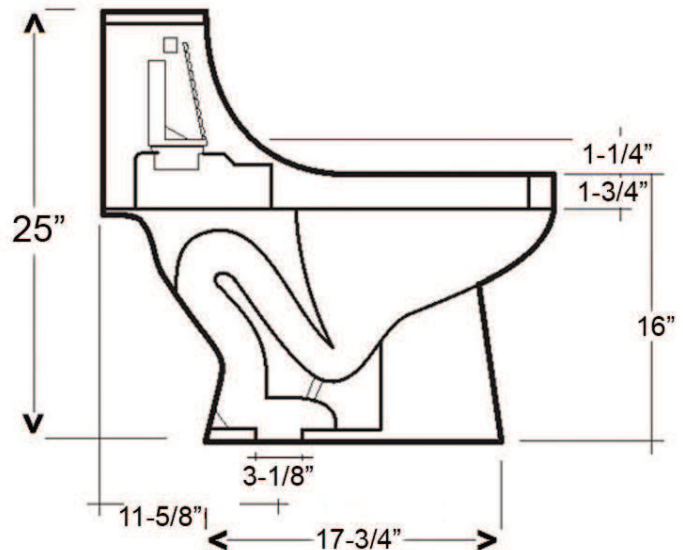

VOGUE ROUND FRONT TOILET

Cat. No.
2-140

Seat NOT included

W: 17 1/2"
D: 27 3/4"
H: 25"

Bowl Height: 16"
Footprint: 10" x 17 3/4"

Features:

- ▶ Made of Vitreous China
- ▶ 1- Piece Round Front
- ▶ Syphon Jet Flush
- ▶ 1.6 GPF
- ▶ Glazed Trapway
- ▶ Chrome Push Button
- ▶ 12" Rough
- ▶ Soft Close Seat Available in 3 Colors (SCSRF)

Colors:

WH White
BQ Bisque
BL Black

Compliance Certification

Meets or exceeds the following specifications: ASME A112.19-2:2008 and CSA B45.1-08 for ceramic plumbing fixtures.

Dimensions of fixture are nominal and may vary within the range of tolerances established by ASME Standard A112.19.2-2008. Dimensions and specifications subject to change without notice.