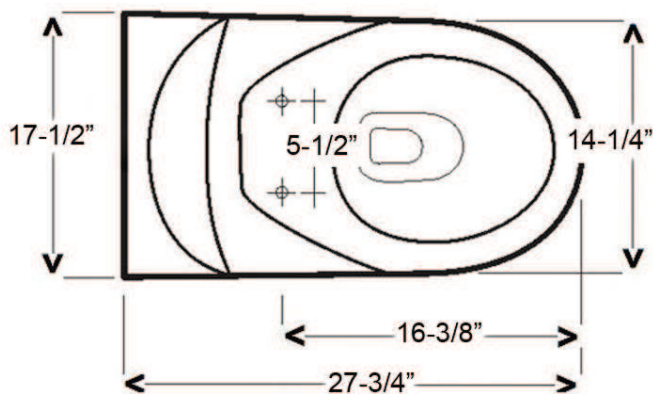

VOGUE ROUND FRONT TOILET

Cat. No.
2-140

Seat NOT included

W: 17 1/2"
D: 27 3/4"
H: 25"

Bowl Height: 16"
Footprint: 10" x 17 3/4"

Features:

- ▶ Made of Vitreous China
- ▶ 1- Piece Round Front
- ▶ Syphon Jet Flush
- ▶ 1.6 GPF
- ▶ Glazed Trapway
- ▶ Chrome Push Button
- ▶ 12" Rough
- ▶ Soft Close Seat Available in 3 Colors (SCSRF)

Colors:

WH White
BQ Bisque
BL Black

Compliance Certification

Meets or exceeds the following specifications: ASME A112.19-2:2008 and CSA B45.1-08 for ceramic plumbing fixtures.

Dimensions of fixture are nominal and may vary within the range of tolerances established by ASME Standard A112.19.2-2008. Dimensions and specifications subject to change without notice.